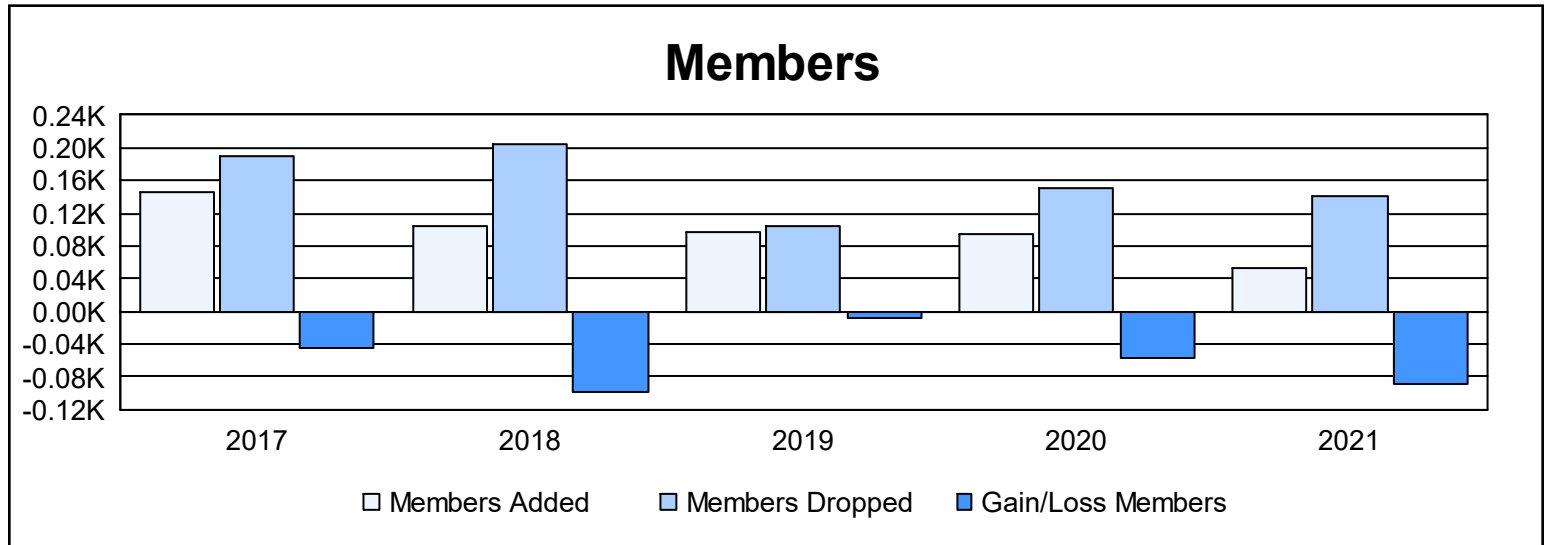

Year	New Clubs	Dropped Clubs	Gain/ Loss Clubs	New Members	Charter Members	Reinstate Members	Transfer Members	Total Member Added	Total Members Dropped	Gain/ Loss Members
2016-2017	1	1	0	108	23	8	7	146	190	-44
2017-2018	0	2	-2	99	1	1	4	105	204	-99
2018-2019	0	0	0	84	0	8	5	97	104	-7
2019-2020	0	0	0	81	2	3	9	95	151	-56
2020-2021	0	1	-1	47	0	5	1	53	142	-89
<b>Average</b>	<b>0</b>	<b>1</b>	<b>-1</b>	<b>84</b>	<b>5</b>	<b>5</b>	<b>5</b>	<b>99</b>	<b>158</b>	<b>-59</b>

### Membership Composition June 2021 Cumulative