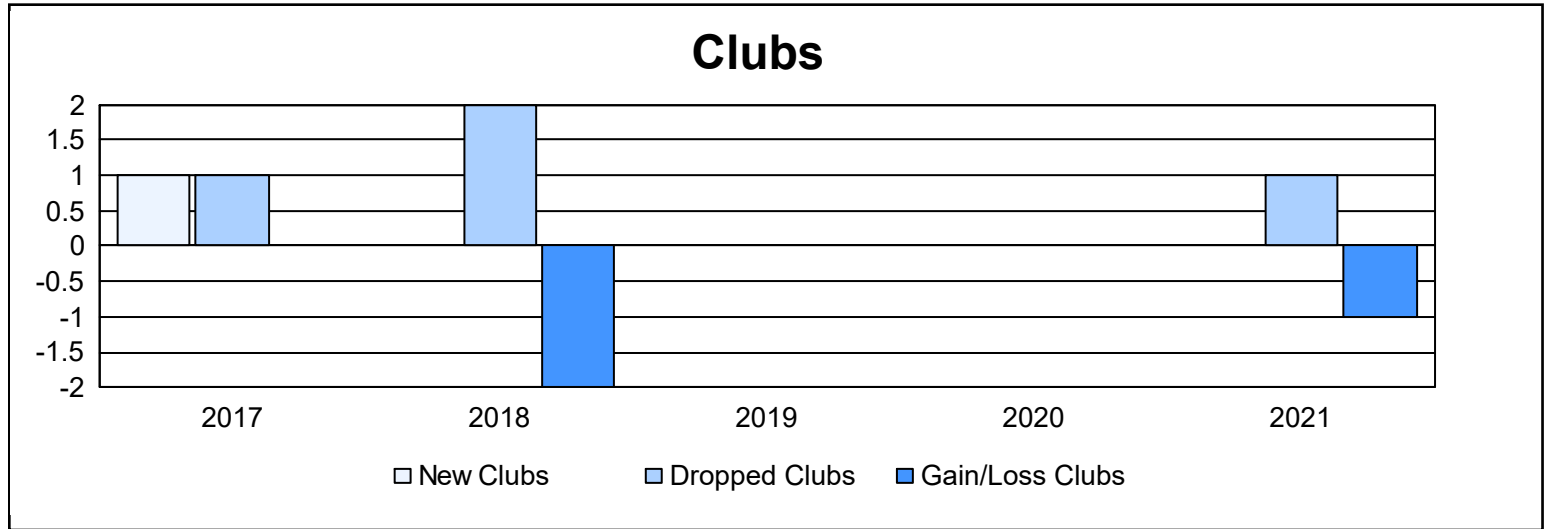

Year	New Clubs	Dropped Clubs	Gain/ Loss Clubs	New Members	Charter Members	Reinstate Members	Transfer Members	Total Member Added	Total Members Dropped	Gain/ Loss Members
2016-2017	1	1	0	108	23	8	7	146	190	-44
2017-2018	0	2	-2	99	1	1	4	105	204	-99
2018-2019	0	0	0	84	0	8	5	97	104	-7
2019-2020	0	0	0	81	2	3	9	95	151	-56
2020-2021	0	1	-1	47	0	5	1	53	142	-89
<b>Average</b>	<b>0</b>	<b>1</b>	<b>-1</b>	<b>84</b>	<b>5</b>	<b>5</b>	<b>5</b>	<b>99</b>	<b>158</b>	<b>-59</b>

### Membership Composition June 2021 Cumulative